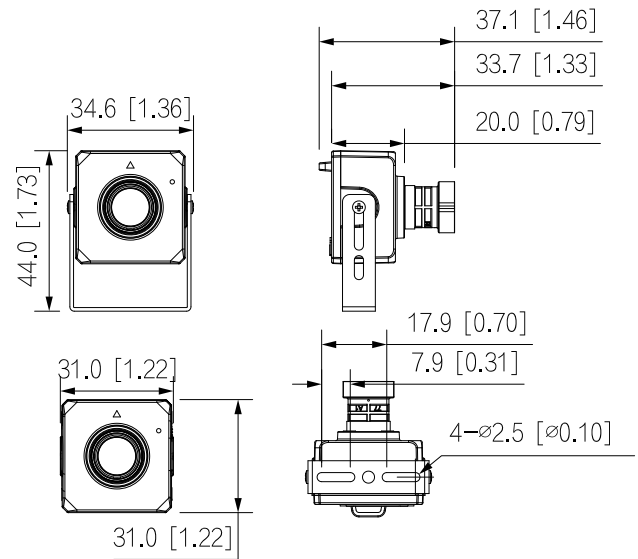

Structure

Casing	Metal
Product Dimensions	31.0 mm × 31.0 mm × 37.1 mm (1.22" × 1.22" × 1.46") (L × W × H)
Net Weight	81 g (0.18 lb)
Gross Weight	138 g (0.30 lb)

Dimensions (mm[inch])

Ordering Information